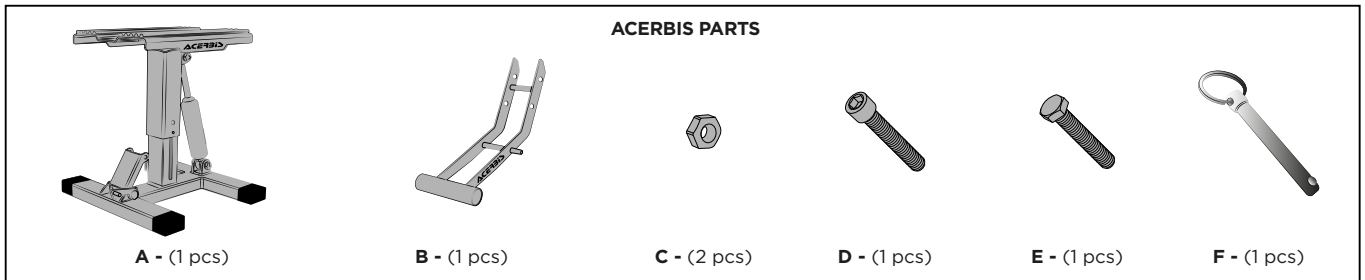

ELEVATOR BIKE STAND CAVALLETTO ELEVATOR

Max load: 130 KG/287 LB
Capacità max di carico: 130 KG

WARNING!

Use at your own risk. Acerbis recommends that installation must be done by a licensed mechanic and that only Acerbis original parts are used during fitting. Be sure that you follow the instructions installation for the Acerbis products. Do not use if there is missing or damaged hardware. If this is the case, take the item immediately back to your dealer. Lack of attention to instructions and warning could lead to an accident. Acerbis makes no guarantees or representations, expressed or implied, regarding the extent to which its products protect individuals or property from injury or death or damage.