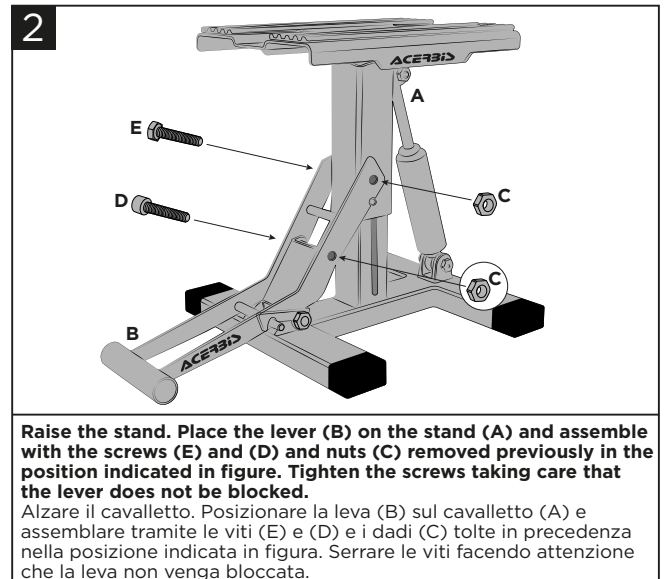

ELEVATOR BIKE STAND CAVALLETTO ELEVATOR

Max load: 130 KG/287 LB
Capacità max di carico: 130 KG

WARNING!

Use at your own risk. Acerbis recommends that installation must be done by a licensed mechanic and that only Acerbis original parts are used during fitting. Be sure that you follow the instructions installation for the Acerbis products. Do not use if there is missing or damaged hardware. If this is the case, take the item immediately back to your dealer. Lack of attention to instructions and warning could lead to an accident. Acerbis makes no guarantees or representations, expressed or implied, regarding the extent to which its products protect individuals or property from injury or death or damage.