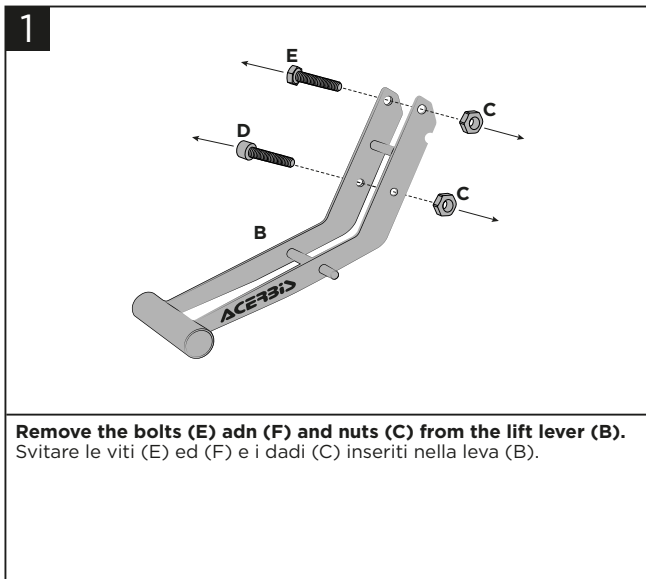

ELEVATOR BIKE STAND CAVALLETTO ELEVATOR

Max load: 130 KG/287 LB
Capacità max di carico: 130 KG

WARNING!

Use at your own risk. Acerbis recommends that installation must be done by a licensed mechanic and that only Acerbis original parts are used during fitting. Be sure that you follow the instructions installation for the Acerbis products. Do not use if there is missing or damaged hardware. If this is the case, take the item immediately back to your dealer. Lack of attention to instructions and warning could lead to an accident. Acerbis makes no guarantees or representations, expressed or implied, regarding the extent to which its products protect individuals or property from injury or death or damage.