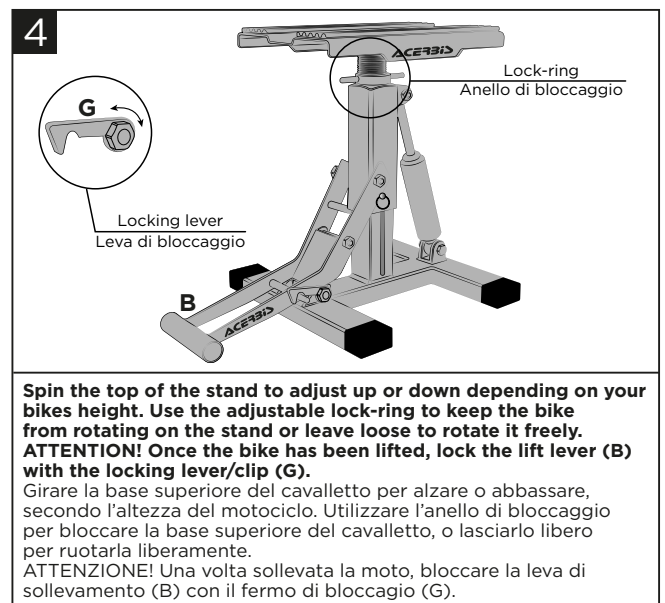

ELEVATOR BIKE STAND CAVALLETTO ELEVATOR

Max load: 130 KG/287 LB
Capacità max di carico: 130 KG

WARNING!

Use at your own risk. Acerbis recommends that installation must be done by a licensed mechanic and that only Acerbis original parts are used during fitting. Be sure that you follow the instructions installation for the Acerbis products. Do not use if there is missing or damaged hardware. If this is the case, take the item immediately back to your dealer. Lack of attention to instructions and warning could lead to an accident. Acerbis makes no guarantees or representations, expressed or implied, regarding the extent to which its products protect individuals or property from injury or death or damage.