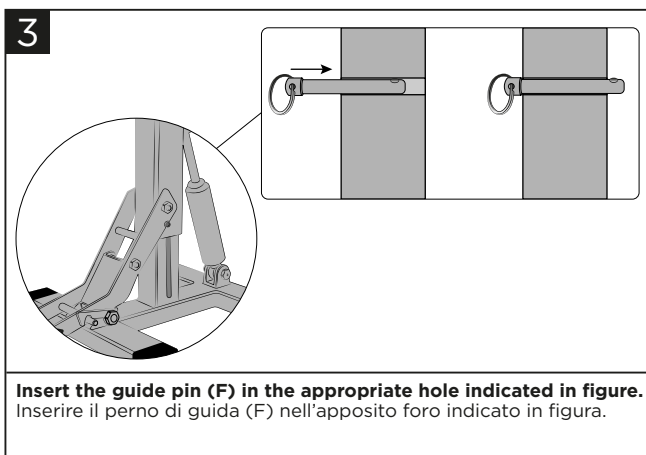

ELEVATOR BIKE STAND CAVALLETTO ELEVATOR

Max load: 130 KG/287 LB
Capacità max di carico: 130 KG

WARNING!

Use at your own risk. Acerbis recommends that installation must be done by a licensed mechanic and that only Acerbis original parts are used during fitting. Be sure that you follow the instructions installation for the Acerbis products. Do not use if there is missing or damaged hardware. If this is the case, take the item immediately back to your dealer. Lack of attention to instructions and warning could lead to an accident. Acerbis makes no guarantees or representations, expressed or implied, regarding the extent to which its products protect individuals or property from injury or death or damage.